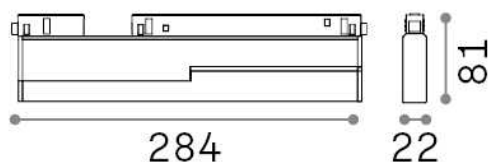

General info

Technical - Systems

Indoor track mounted adjustable and dimmable linear fitting with integrated LED sources and direct light emission

Ean	8021696286099
Item	EGO FLEXIBLE ACCENT 13W 3000K DALI BK
Installation	Ego profile
Guarantee	5 years
Gross weight	0.5 kg
Volume	0.003078 m ³

Technical info

Net weight	0.47 kg
Insulation class	III
Protection index	IP20
Compliance	CE
Operating temperature	0° ~ +40 °C
Full load efficiency	X
Dimmer	1, DALI
Power output	48 V DC
Power supply	Required, remoted, not included NO, elettronico
Adjustability	vert. 0°-90°
Accessories not included	Ego profile

Source info

Integrated source	Integrated LED module
Replaceable source	Replaceable (by qualified operators only)
Power	13 W
Emission	Direct
Max consumption	max 13 W
Features LED	LED SMD SAMSUNG
CCT LED	3000 K
Duration LED (t. 25°c)	50000 h
CRI	> 90
SDCM	3
Light beam	35°
UGR Maximum	< 19
Light beam flux	1300 lm
Useful light flux	1200 lm
Photobiological risk	1
Standby power	< 0.50 W